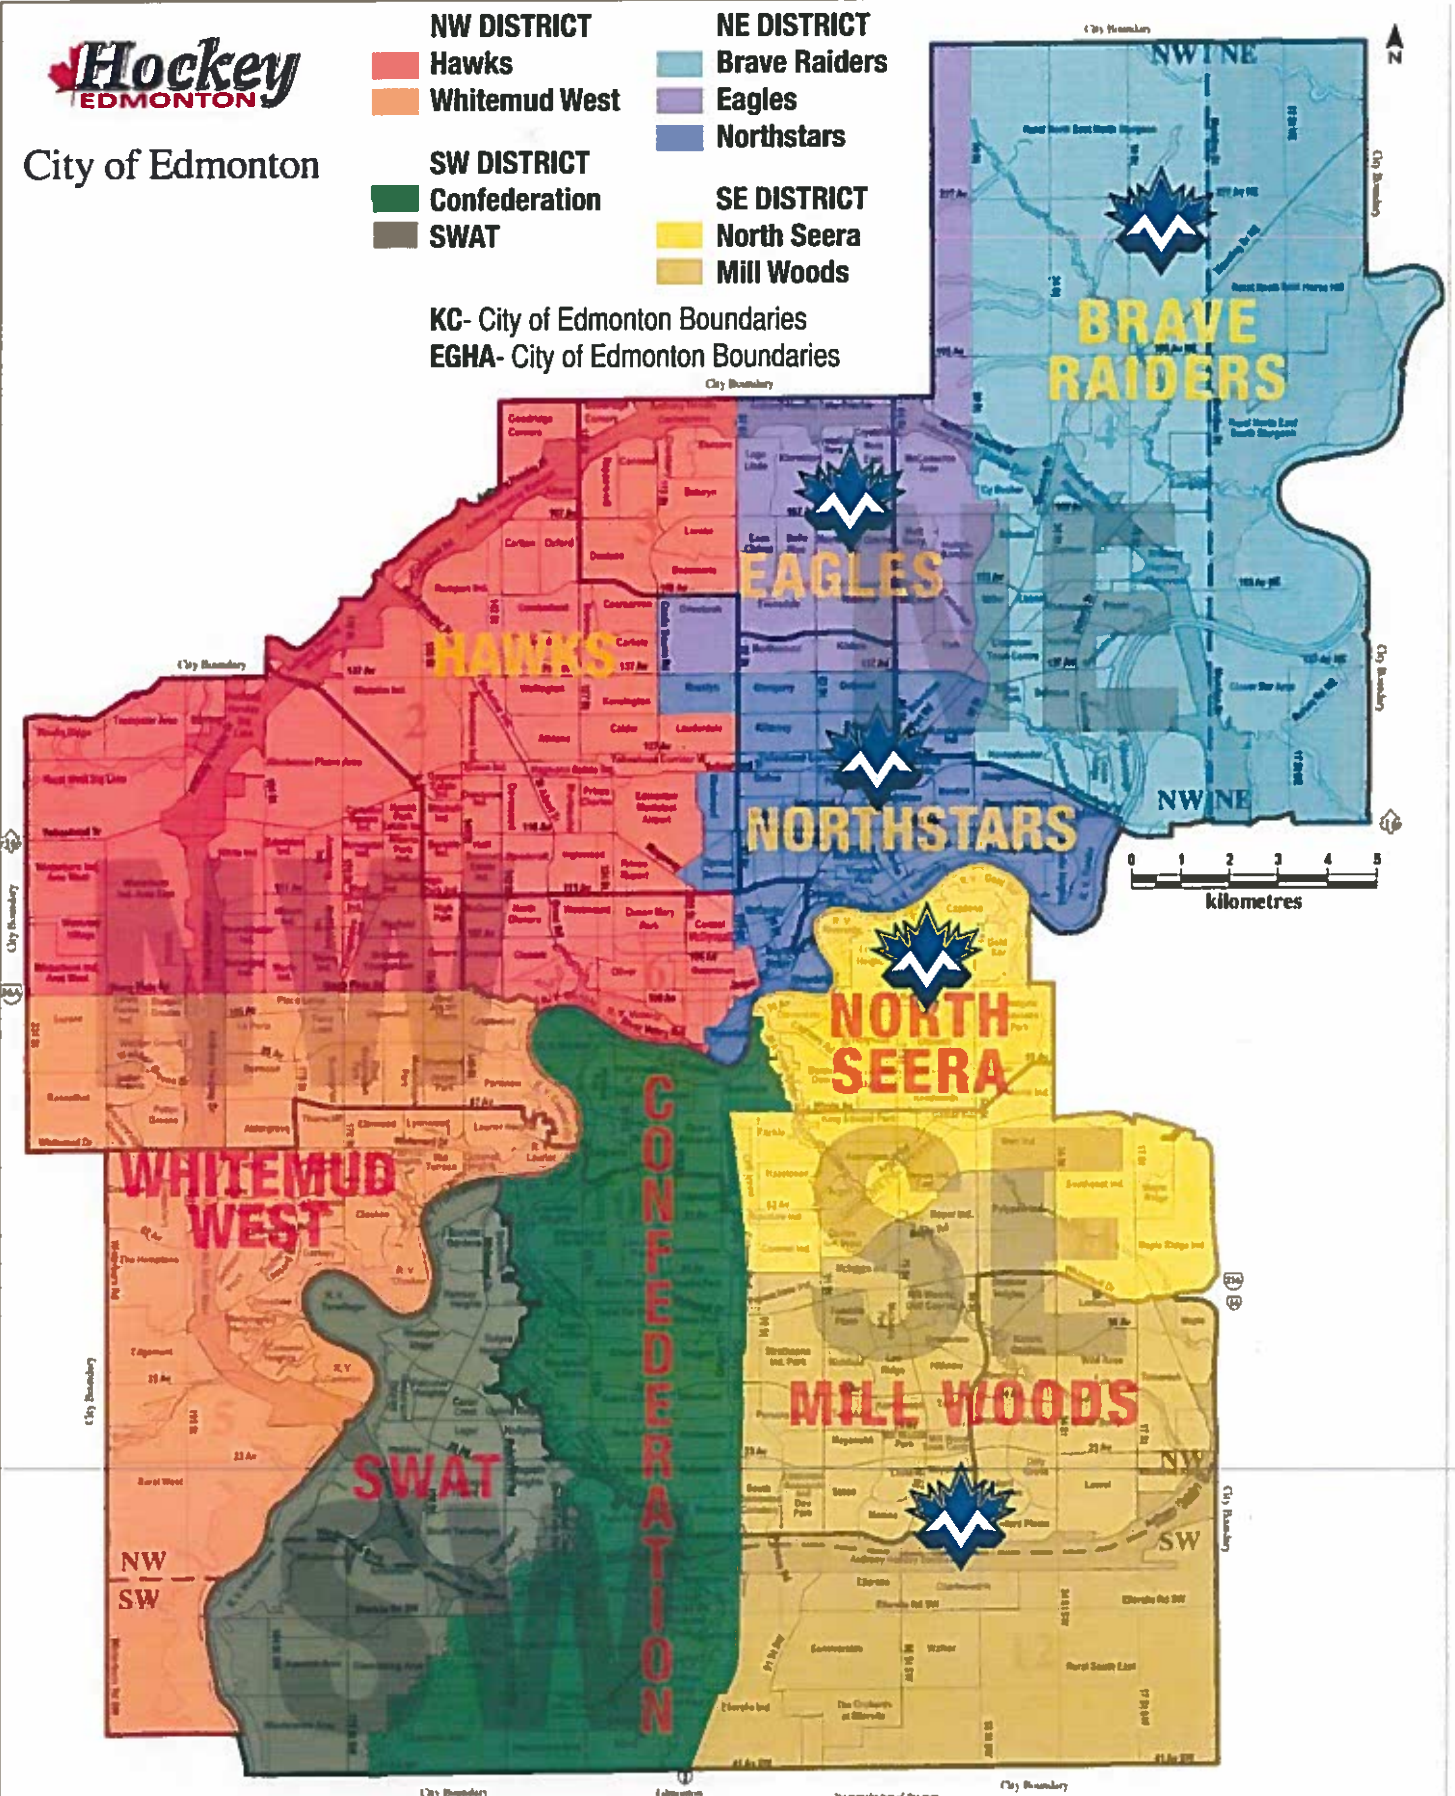

City of Edmonton

NW DISTRICT	NE DISTRICT
Hawks	Brave Raiders
Whitemud West	Eagles
SW DISTRICT	Northstars
Confederation	SE DISTRICT
SWAT	North Seera
	Mill Woods

KC- City of Edmonton Boundaries
EGHA- City of Edmonton Boundaries

City Boundary

Edmonton
International
Airport (11km)